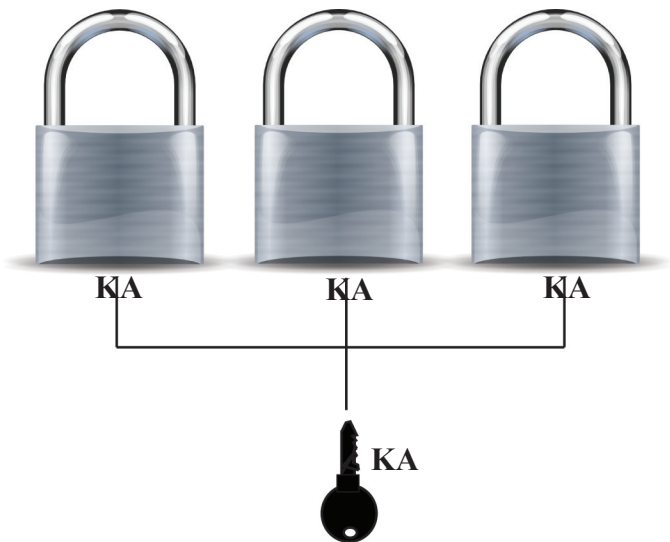

The Leader in Transportation and Supply Chain Security

Keying Options

WAR-LOK offers the most versatile keying options for locks than any other lock company. Our locks can be keyed differently, keyed alike, keyed differently to a master, some keyed differently and some keyed alike all to one master - the combination is for your choosing! Review the options below to see what best suits your security requirements. We can also custom key your fleet!

Keyed Differently

Each lock will only operate with its individual key.

Keyed Alike

All locks will open with any of the same key.

Keyed Differently to Master Key

Each lock will operate with its individual key. In addition, the one master key can also open any of the locks.

Keyed Differently and Alike to Master Key

Each lock will operate with its individual key. Those keyed alike will open with any of the same key. In addition, the one master key can also open any of the locks.