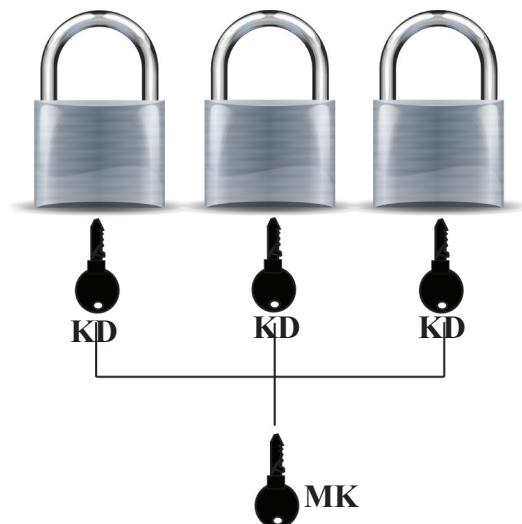

The Leader in Transportation and Supply Chain Security

Keying Options

WAR-LOK offers the most versatile keying options for locks than any other lock company. Our locks can be keyed differently, keyed alike, keyed differently to a master, some keyed differently and some keyed alike all to one master - the combination is for your choosing! Review the options below to see what best suits your security requirements. We can also custom key your fleet!

Keyed Differently

Each lock will only operate with its individual key.

Keyed Alike

All locks will open with any of the same key.

Keyed Differently to Master Key

Each lock will operate with its individual key. In addition, the one master key can also open any of the locks.

Keyed Differently and Alike to Master Key

Each lock will operate with its individual key. Those keyed alike will open with any of the same key. In addition, the one master key can also open any of the locks.